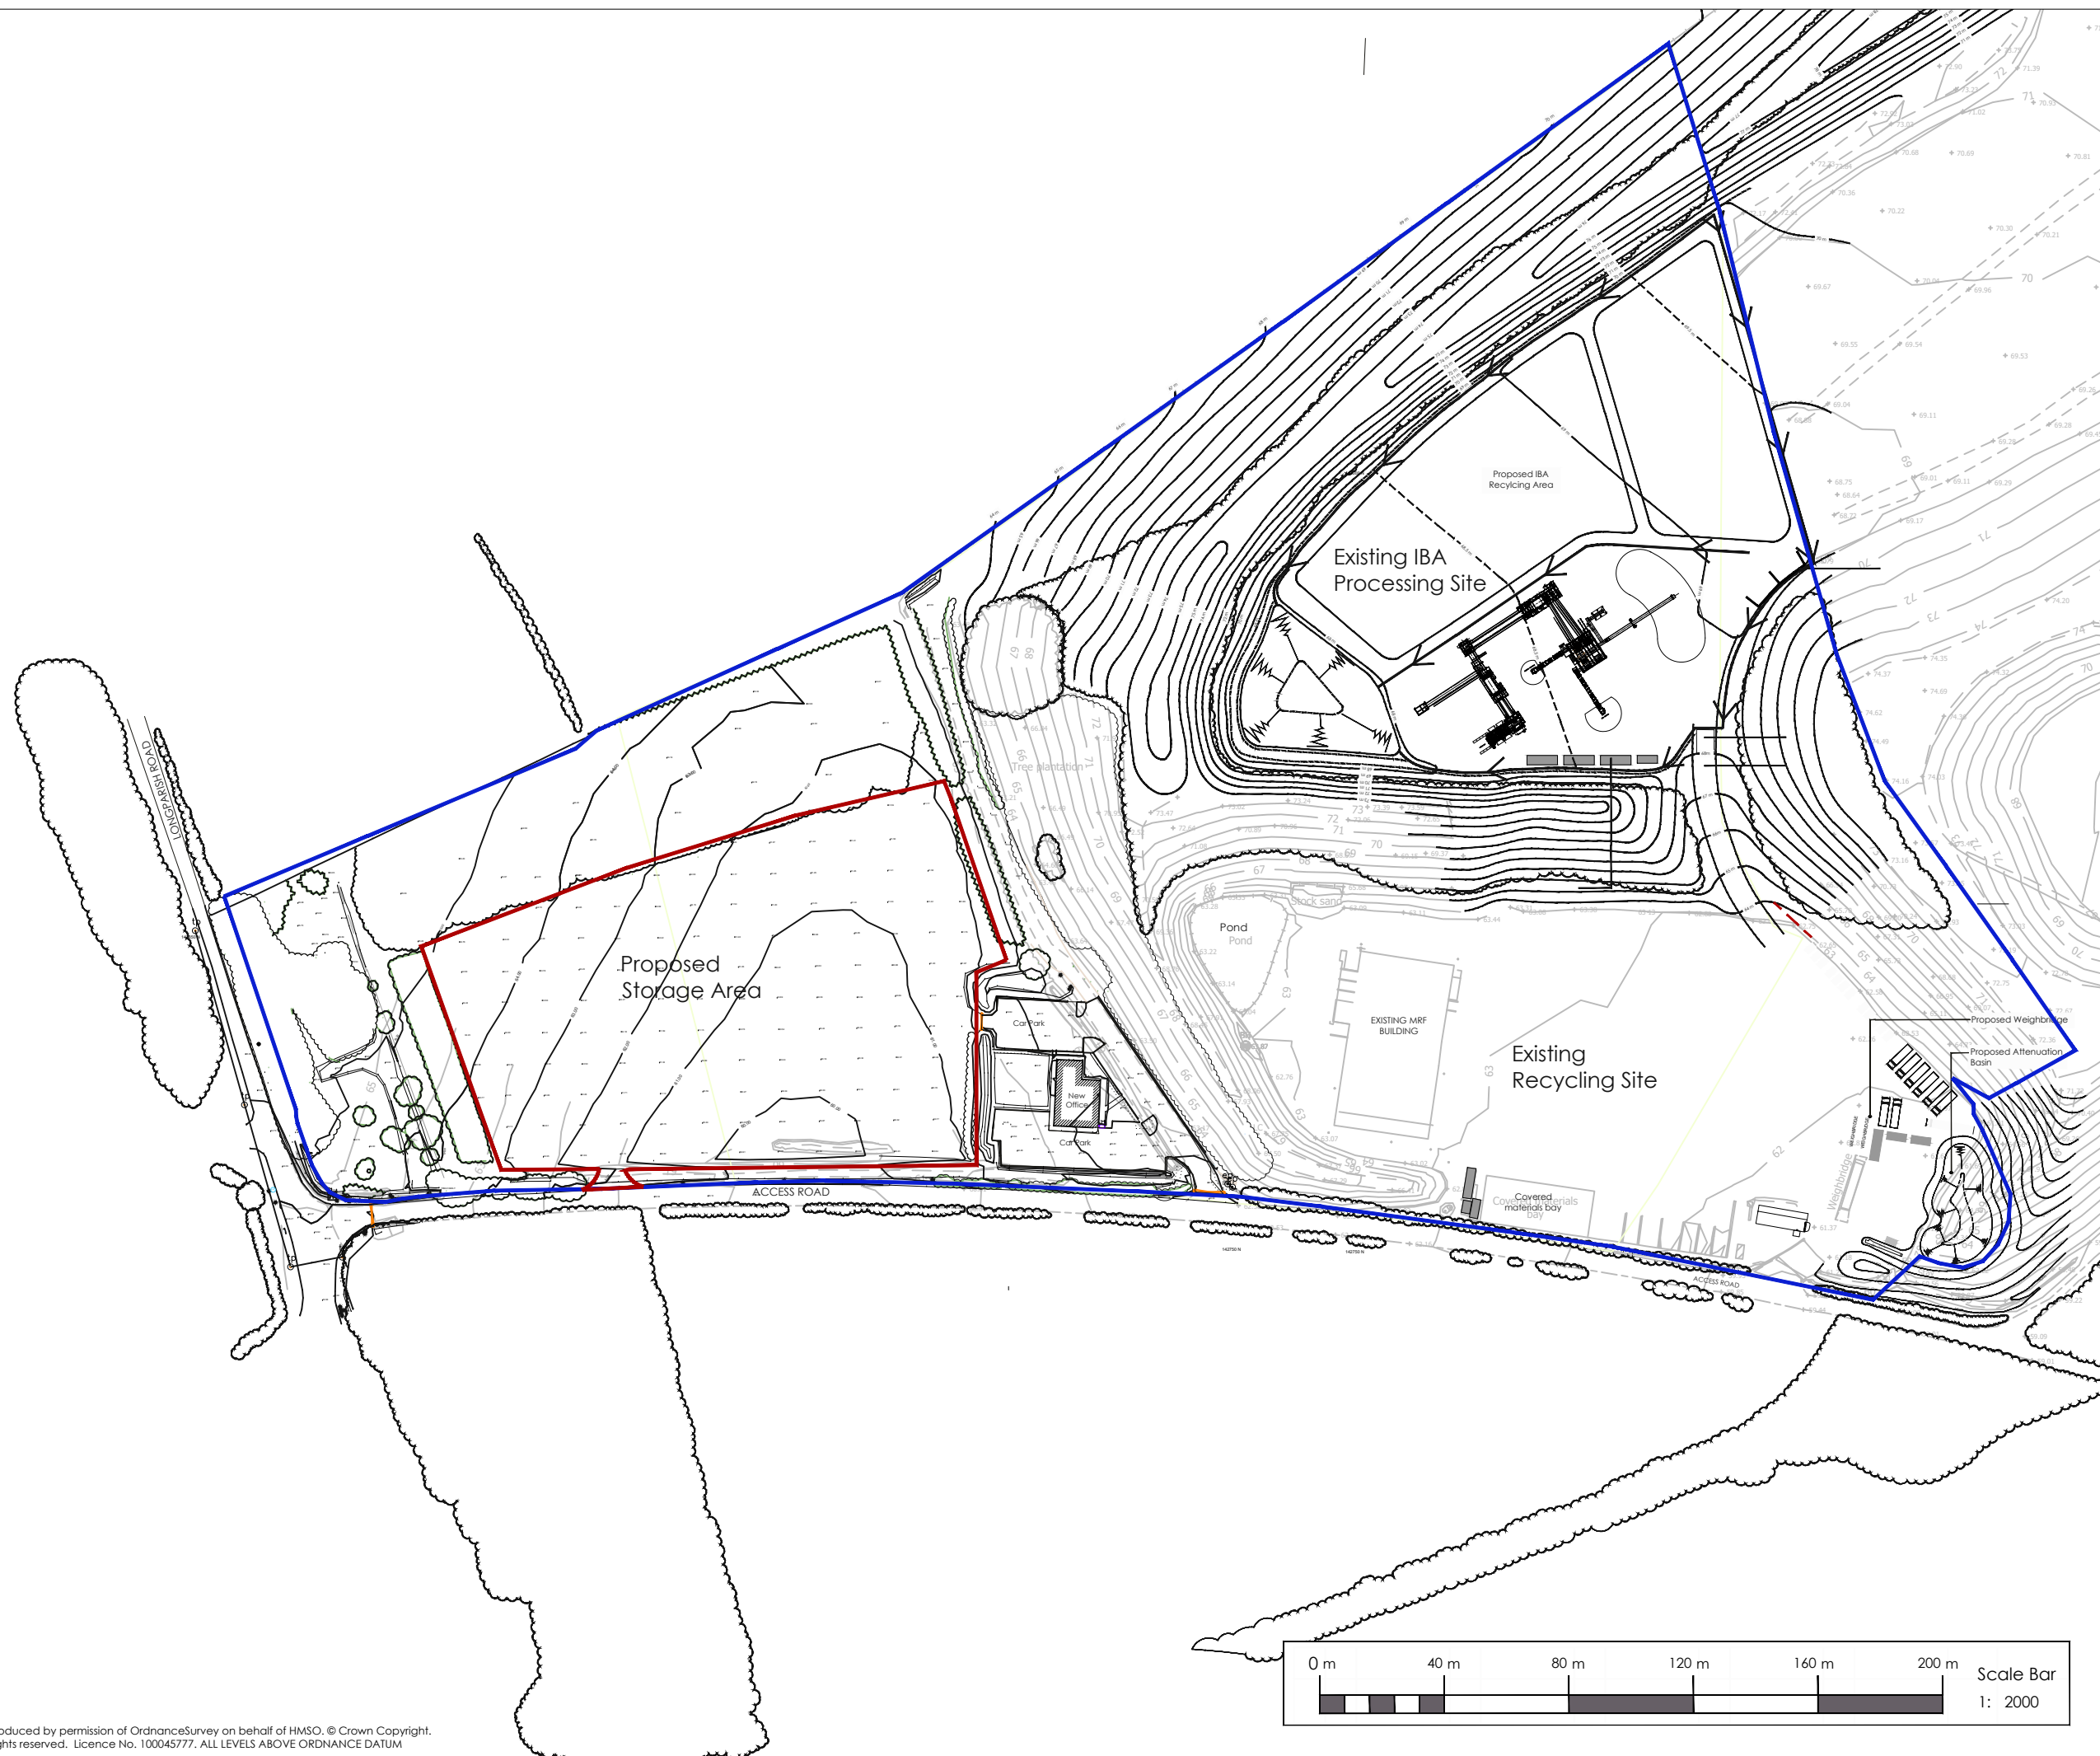

Key:

 Application Area

 Other Areas within the Applicant's Control

rev: A date: 17/08/21 details: (WP) Amended application area

The Old Dairy
Yanworth
Cheltenham
Gloucestershire
GL54 3LQ
tel: 01285 721072

client: FORTIS IBA Ltd

project: A303 Recycling Site:

title: Application Plan

scale: 1:2000 date: 17/12/20 drawn by: SD checked by: AW use: A3

Project ref: A3/341 dwg no: A3/341/3 rev: A